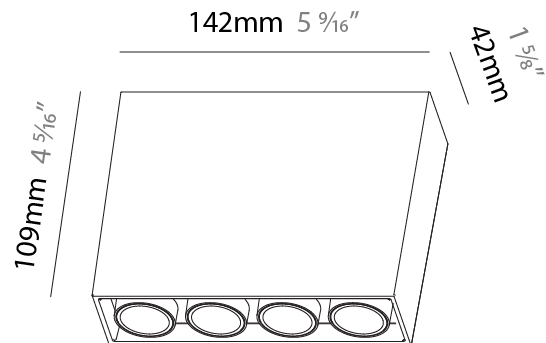

GENERAL

Series: Magiq
Subseries: Magiq 4 Cell Korona
Brand: Prolicht
Division: Architectural
Mounting Type: Surface
Mounting Location: Ceiling
Subcategory: Flush Mount

PHYSICAL

Shape: Rectangle
Length (mm): 142
Length (in): 5 ⁹/₁₆
Width (mm): 42
Width (in): 1 ⁵/₈
Height (mm): 109
Height (in): 4 ⁵/₁₆
Light Distribution: Direct
Weight (kg): 0.65
Fixture Finish: SSR / BKV / CWI / CRY / HAB / UFT / ITA / RUA / FTG / MYG / LOD / PUS / FRO / FUP / KIA / POP / BLS / SPG / MEY / GOH / GUM / CHC / COM / ABZ / JAG / OBR / MOS / ROR
Holder Finish: WHI / BLK
Accent Finish: SSR / BKV / CWI / CRY / HAB / LAG / UFT / ITA / RUA / RUR / MIC / FTG / MYG / TWT / LOD / PUS / FRO / FUP / KIA / POP / BLS / SPG / MEY / GOH / GUM / CHC / COM / ABZ / JAG
Fixture Material: Aluminum Die Cast

ELECTRICAL

Lamp Type: LED (Zhaga Standard)
Input Wattage (W): 13
Total Output Wattage (W): 11.8
Dimming: Tri-Mode (Non-Dimming and Phase Dimming (120Vac only) and 0-10V Dimming)
Driver Included: Yes
Driver Location: Integrated
Driver Type: Constant Current - Universal
Driver Class: Class 1
Input Voltage (V): 120 - 277
Constant Current (MA): 1050mA

LED

Number of LEDs: 4
Color Temperature (°K): 2700 / 3000 / 3500 / 4000
Max. Delivered Lumen (lm): 781 / 843 / 860 / 878
Nominal Lumen (lm): 880 / 950 / 970 / 990
CRI: >90 CRI
Efficiency (%): 80
Lamp Life (hrs): 50000

OPTICAL

Reflector°: 8 / 14 / 34
Adjustability: Fixed

RATINGS AND CERTIFICATIONS

Certified By: Certified for North American Standards
IP rating: IP20