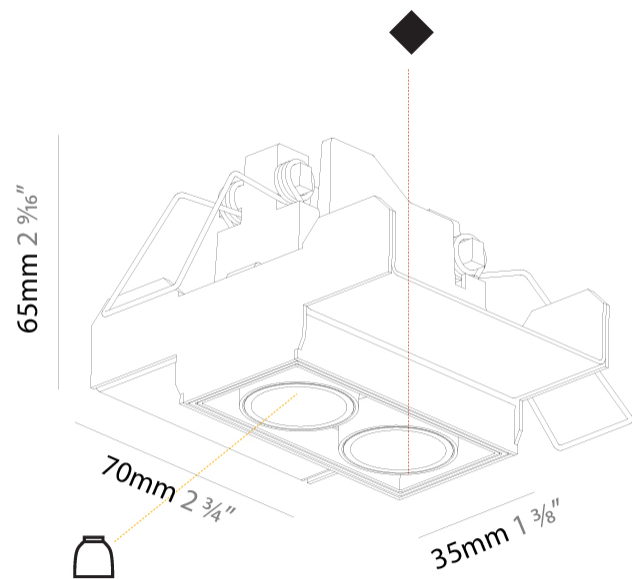

Holder Finish: WHI / BLK
Fixture Material: Aluminum Die Cast
Cut-out Measurements: 82mm / 3 1/4" x 42mm / 1 5/8"
Upon Request: Unique Ceiling Thickness

ELECTRICAL

Lamp Type: LED (Zhaga Standard)
Input Wattage (W): 7.7
Total Output Wattage (W): 6.6
Dimming: Tri-Mode (Non-Dimming and Phase Dimming (120Vac only) and 0-10V Dimming)
Driver Included: No
Driver Location: Remote
Driver Type: Constant Current - Universal
Driver Class: Class 2
Input Voltage (V): 120 - 277
Constant Current (MA): 1050

LED

Number of LEDs: 2
Color Temperature (°K): 2700 / 3000 / 3500 / 4000
Max. Delivered Lumen (lm): 319 / 348 / 356 / 363
Nominal Lumen (lm): 440 / 480 / 490 / 500
CRI: >90 CRI
Lamp Life (hrs): 50000
Upon Request: Special Color Temperature

OPTICAL

Reflector: 8 / 18 / 34
Upon Request: Special Beam Angles

RATINGS AND CERTIFICATIONS

Certified By: CSA Certified to UL and CSA Standards
Zaneen Group Inc. © 2024, 11800 388-3382, F-416-247-9319, www.zaneen.com

For additional international specifications by adding 'INT' at the end of the existing Model #. For assistance on 'custom' specifications, contact zteam@zaneen.com. In a constant effort to supply the best product, we reserve the right to change specifications or materials without notice. The most recent specification sheets are found at zaneen.com

120mm
4 ¾"

12 ½ mm
½"

82mm x 42mm
3 ¼" x 1 ⅝"