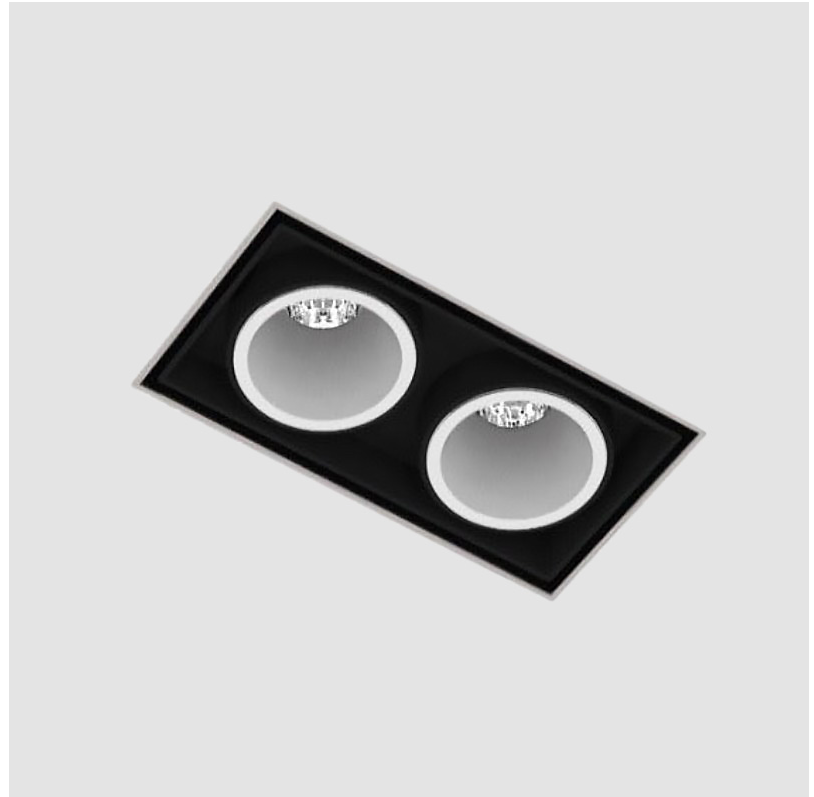

Holder Finish: WHI / BLK
Fixture Material: Aluminum Die Cast
Cut-out Measurements: 82mm / 3 1/4" x 42mm / 1 5/8"
Upon Request: Unique Ceiling Thickness

ELECTRICAL

Lamp Type: LED (Zhaga Standard)
Input Wattage (W): 7.7
Total Output Wattage (W): 6.6
Dimming: Tri-Mode (Non-Dimming and Phase Dimming (120Vac only) and 0-10V Dimming)
Driver Included: No
Driver Location: Remote
Driver Type: Constant Current - Universal
Driver Class: Class 2
Input Voltage (V): 120 - 277
Constant Current (MA): 1050

LED

Number of LEDs: 2
Color Temperature (°K): 2700 / 3000 / 3500 / 4000
Max. Delivered Lumen (lm): 319 / 348 / 356 / 363
Nominal Lumen (lm): 440 / 480 / 490 / 500
CRI: >90 CRI
Lamp Life (hrs): 50000
Upon Request: Special Color Temperature

OPTICAL

Reflector: 8 / 18 / 34
Upon Request: Special Beam Angles

RATINGS AND CERTIFICATIONS

Certified By: CSA Certified to UL and CSA Standards
Zaneen Group Inc. © 2024, 11800 388-3382, F-416-247-9319, www.zaneen.com

For additional international specifications by adding 'INT' at the end of the existing Model #. For assistance on 'custom' specifications, contact zteam@zaneen.com. In a constant effort to supply the best product, we reserve the right to change specifications or materials without notice. The most recent specification sheets are found at zaneen.com

120mm
4 ¾"

12 ½ mm
½"

82mm x 42mm
3 ¼" x 1 ⅝"